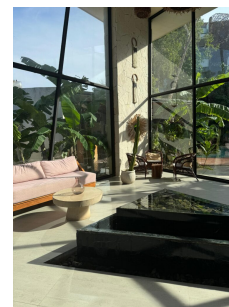

Beautiful 1 Bedroom Jade Region 15

calle 29 pte.

Phone : +529841905314

Web :

listing Summary

Published : Mar 22, 2026

listing Description

Beautiful 1 bedroom apartment in Jade Region 15. The advantages of this area is waking up to the tranquility of the jungle. Region 15 is for people looking for a raw experience with comfort and well designed spaces